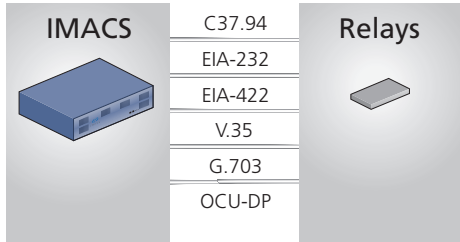

IMACS 200

Utility Remote Monitoring

PSI
31 DiCarolis Court
Hackensack, NJ 07601
201.488.6000 phone
www.psitech.com

Zhone Technologies, Inc.
@ Zhone Way
7001 Oakport Street
Oakland, CA 94621
510.777.7000 phone
www.zhone.com