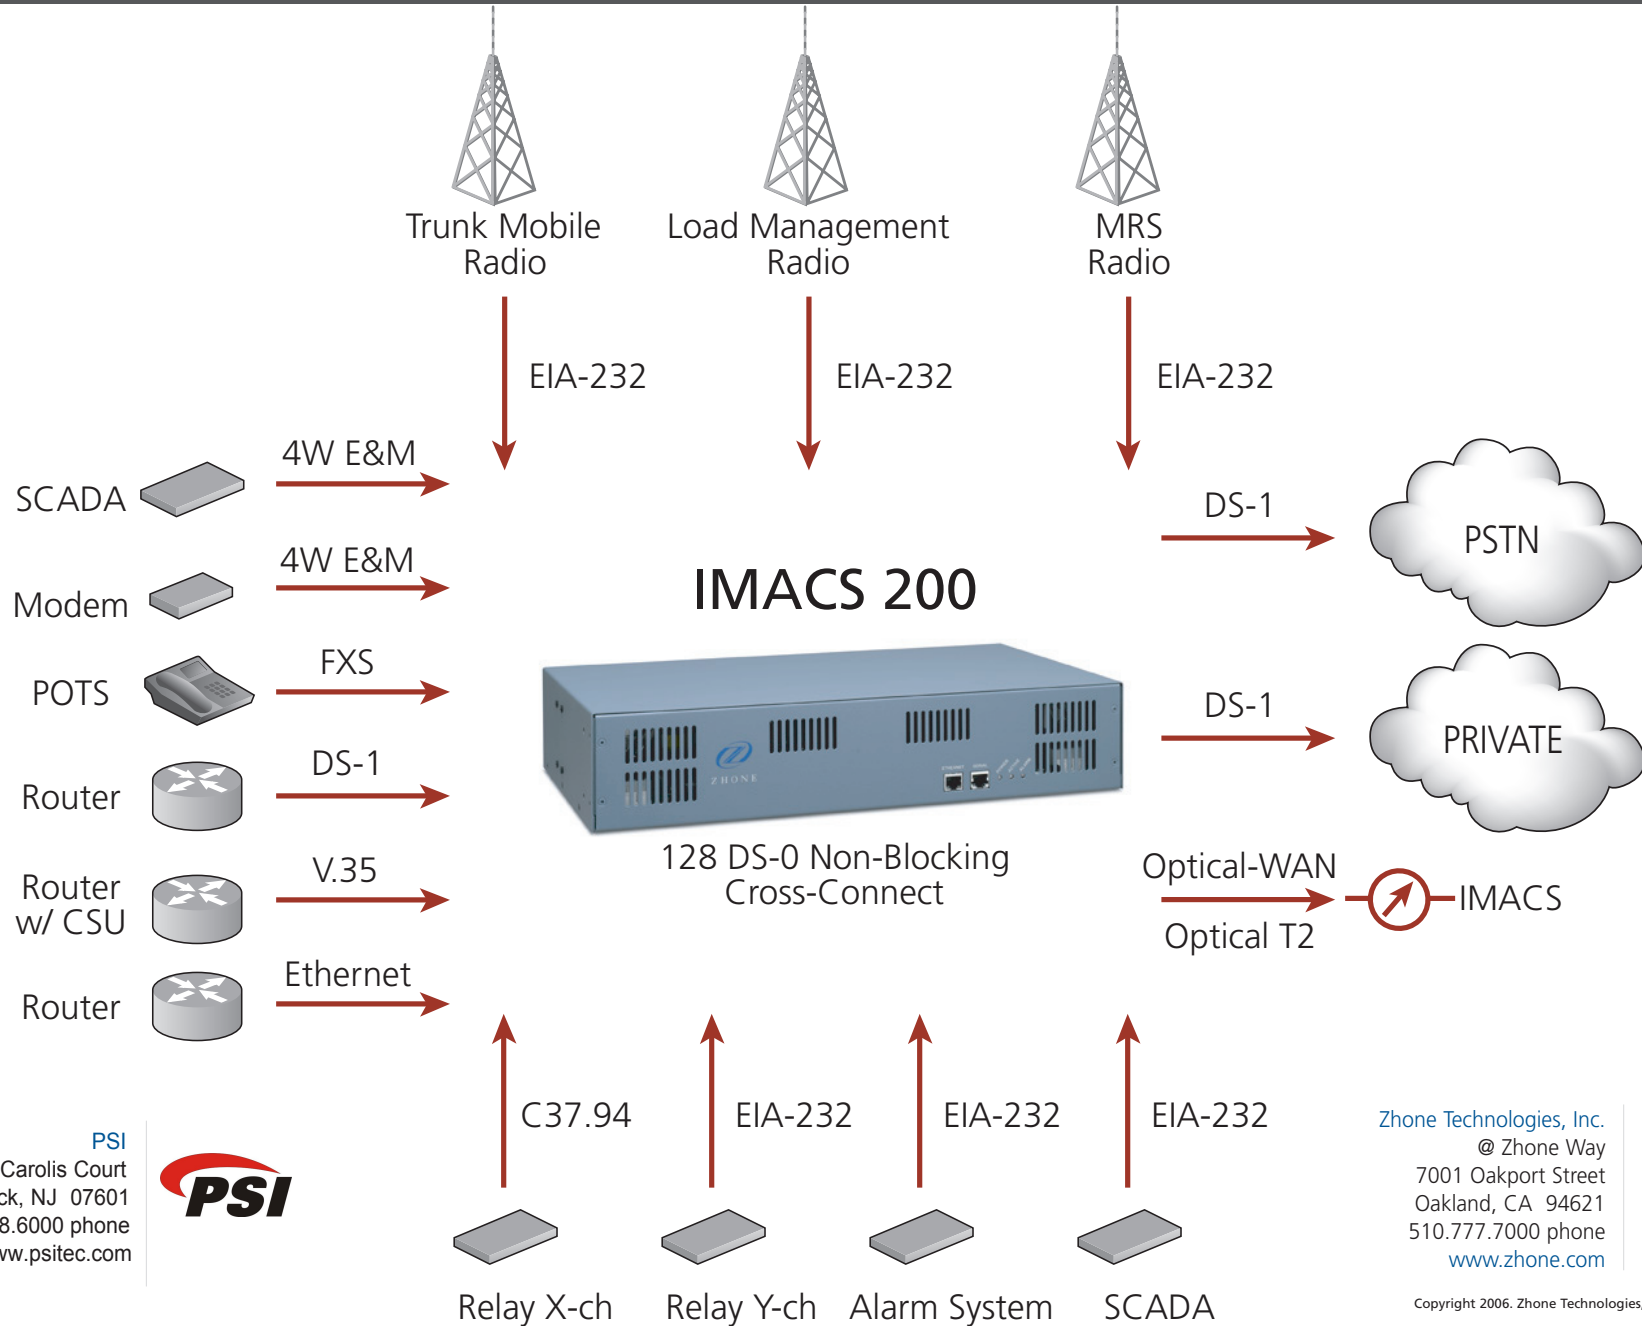

IMACS 200

Complete Utility Communications and Monitoring Solution

PSI
31 DiCarolis Court
Hackensack, NJ 07601
201.488.6000 phone
www.psitec.com

Zhone Technologies, Inc.
@ Zhone Way
7001 Oakport Street
Oakland, CA 94621
510.777.7000 phone
www.zhone.com