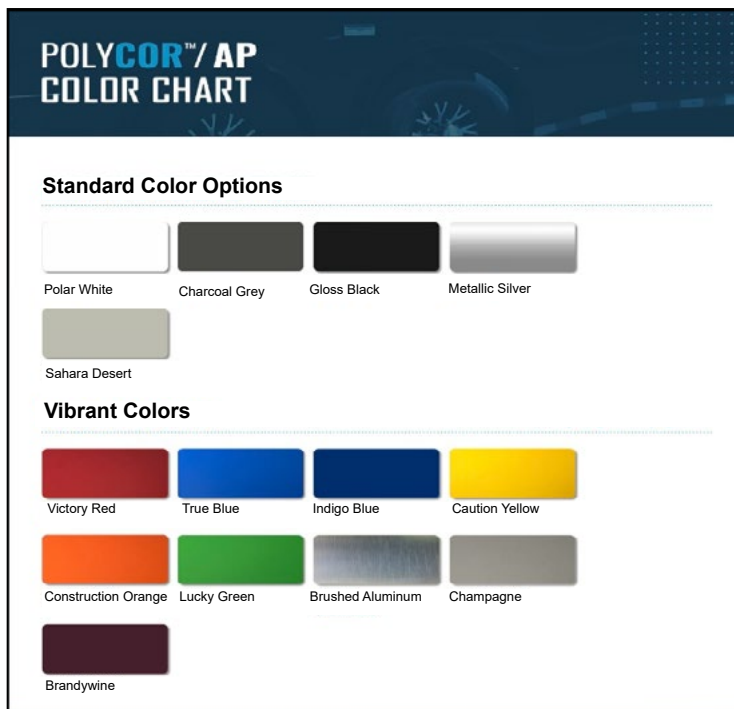

Exterior & Mechanical

- ❖ 15" Radial Tires / Silver Mod Wheels
- ❖ Tandem 3500 lbs spring axles with 4" drop and EZ lube hubs

Optional:

- 5200 lbs axle (15" tires)
- 7000 lbs axle (16" tires)
- ❖ 2000 lbs triple steel tongue jack
- ❖ Std. trailer 7-way round electrical plug
  - 2 ⁵/₁₆" coupler
- ❖ LED Strip tail lights
- ❖ Two flush mount DOT strobes & area lights - all four sides

Structural

- ❖ 3/4" plywood floor/painted underneath
- ❖ Premium 3/8" plywood sidewalls
- ❖ 1"x1 1/2" steel tube in walls and ceiling
- ❖ 6" I-Beam main frame
- ❖ Wall members: 16" O.C.
- ❖ Floor cross-members: 16" O.C.
- ❖ Roof members: 24" O.C.
- ❖ Galvalume steel roof

Interior

- ❖ 84" (7') interior height
- ❖ 34"H x 24"D work counters
- ❖ Two 15"x18" Fiber entry doors
- ❖ Five cabinets and four storage drawers
- ❖ AC/Heat: 13,500 BTU
  - 15,000 BTU option

Electrical

- ❖ 50A Breaker panel (8 position)
- ❖ Seven bright LED strip light with switch
- ❖ 12V Dome light with switch
- ❖ Battery backup for lighting
- ❖ 110VAC GFCI outlets
  - 3x Interior / 3x Exterior

Options

- ❖ Add your logo onto trailer
- ❖ WEN Super Quiet 4500-Watt Electric Start Dual Fuel RV-Ready Portable Inverter Generator with Fuel shut
- ❖ Trailer Certifications
  - DOT Approved
  - SAE Approved
- ❖ Coming in July/Aug 2024:
  - Cellular on Wheels, "Cow"
  - With Office, Bathroom, Cellular station

Product Source International Datacomm
330 Franklin Turnpike
Mahwah, NJ 07430
201.488.6000 Tel
www.psitec.com / sales@psitec.com